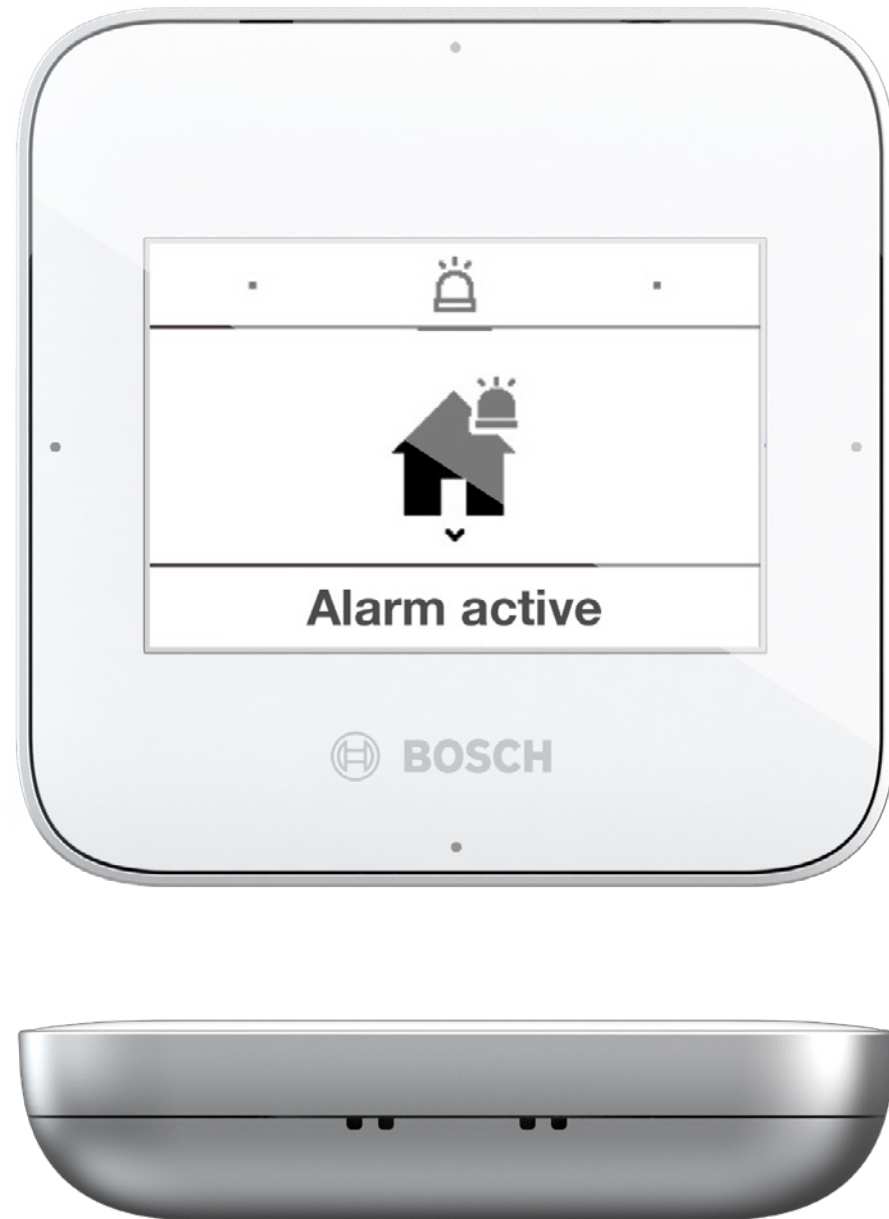

BOSCH SMART HOME REMOTE CONTROL TWIST

platinumdesign

TWIST

TWIST is a remote-control unit for all tasks in your smart home. Scenarios, alarm systems, lights, and more can be easily controlled – without a smartphone. You can carry TWIST anywhere in your home, or attach it magnetically to a wall.

Thanks to its innovative design, TWIST can be integrated into a variety of interior styles.

Its unobtrusive e-paper display is high-contrast and extremely energy-efficient.

TWIST IT

A special interactive feature is the ability to intuitively turn TWIST to the left or right in its wall holder, for example, to deactivate an alarm system.