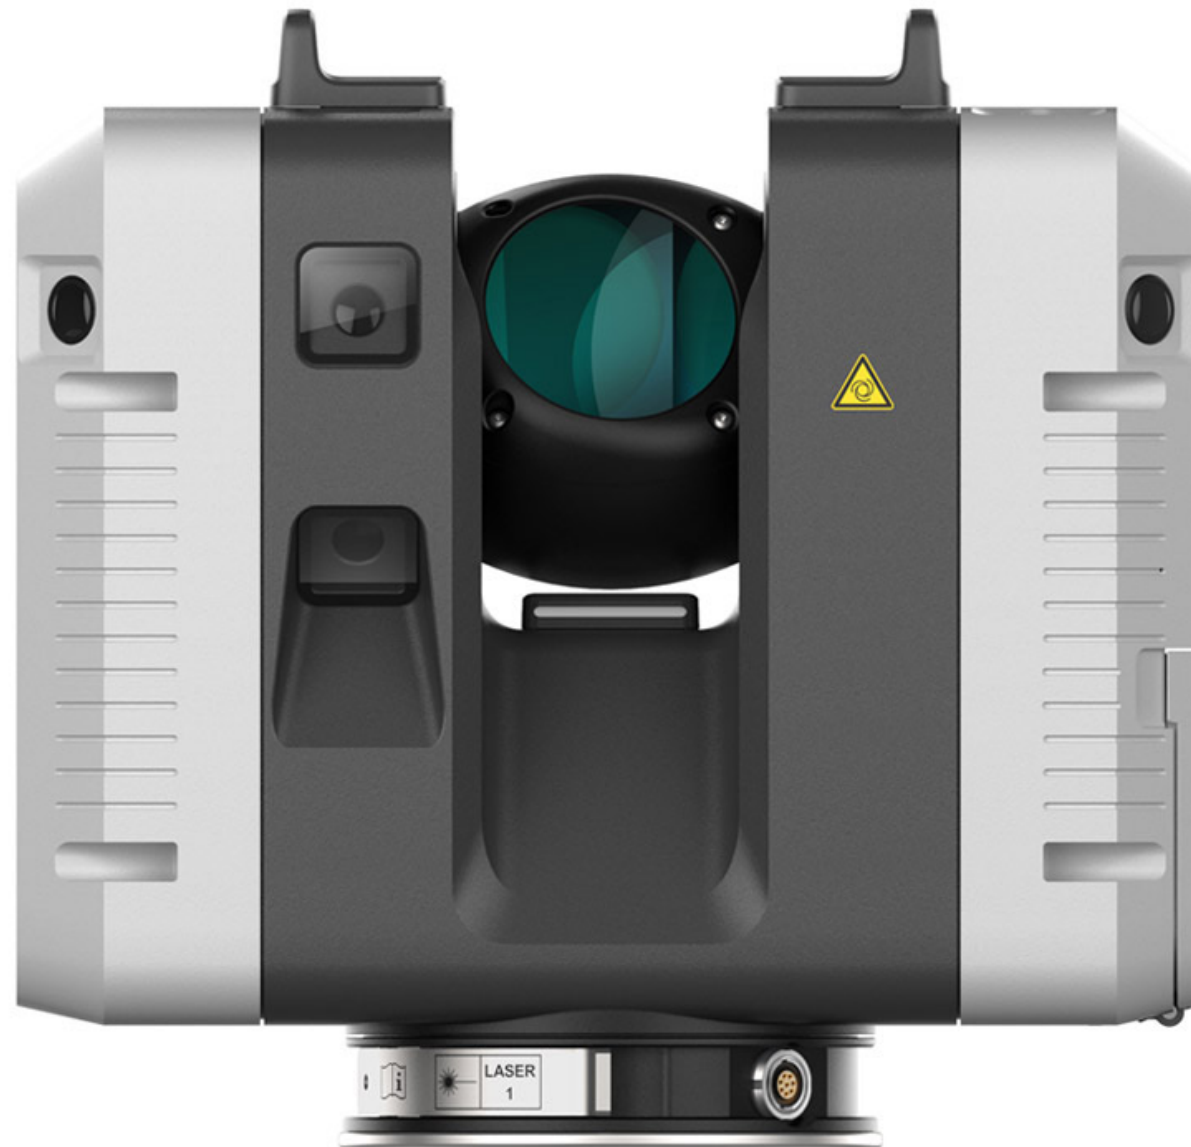

RTC360 3D LASER SCANNER

RTC360 3D LASER SCANNER

platinumdesign

RTC360 3D LASER SCANNER

RTC360 3D LASER SCANNER